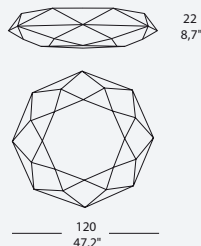

3 x Max 17,5W E27 LED

DIAMOND PP 60

2 x Max 10W E27 LED

DIAMOND PP 80

3 x Max 17,5W E27 LED

DIAMOND PP 120

3 x Max 17,5W E27 LED